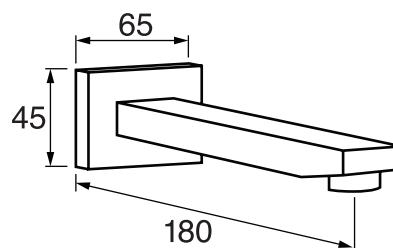

Quadra #4919

Tub spout

1/2" male NPT inlet
Sliding flange
Easy slide installation

Finish: Chrome (#99)