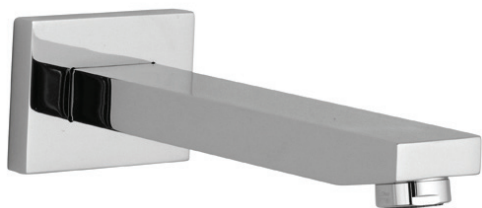

Quadra #4919

Tub spout

1/2" male NPT inlet
Sliding flange
Easy slide installation

Finish: Chrome (#99)