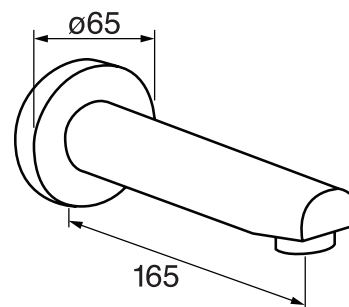

Modern #4916

Round tub spout

32mm diameter spout
1/2" male NPT inlet
Sliding flange
Easy slide installation

Finish: Chrome (#99)