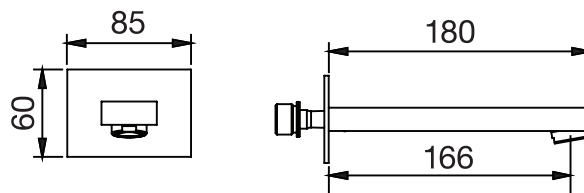

#4913

7" square tub spout

1/2" male NPT inlet
Easy slide installation

Finish: Chrome (#99)