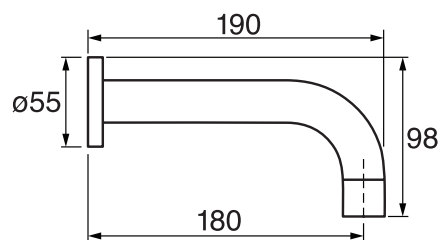

## #4912

8" round tub spout

25mm diameter  
1/2" male NPT inlet  
Sliding flange

Finish: Chrome (#99)