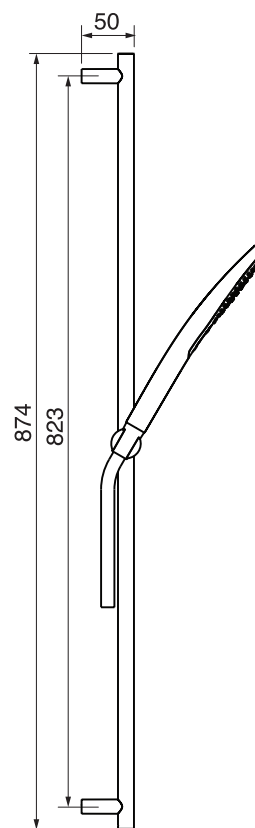

CaBano

Specs Sheet
Fiche technique

VOLEX #47SD42C

Square Shower Design – 2 outlets
Système de douche design carré – 2 sorties

 .99 Chrome

#6007

6" ceiling arm with square flange

1/2" Male NPT inlet
Sliding flange

Finish: Chrome (#99)

#6079

10" square thin rain head

4 mm in thickness
Easy clean nozzles
High polished stainless steel
2.5 GPM (9.5 L/min.)

Finish: Chrome (#99)

#75118

Shower rail kit

Includes bar, hose and hand shower
2 position spray
Easy clean nozzles
2.5 GPM (9.5 L/min.)

Finish: Chrome (#99)

360 #6038

Square wall supply elbow

1/2" male NPT inlet
Sliding flange

Finish: Chrome (#99)