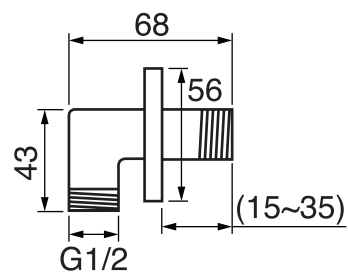

CaBano

Specs Sheet
Fiche technique

VOLEX #47SD42C

Square Shower Design – 2 outlets
Système de douche design carré – 2 sorties

 .99 Chrome

#6007

6" ceiling arm with square flange

1/2" Male NPT inlet
Sliding flange

Finish: Chrome (#99)

#6079

10" square thin rain head

4 mm in thickness
Easy clean nozzles
High polished stainless steel
2.5 GPM (9.5 L/min.)

Finish: Chrome (#99)

#75118

Shower rail kit

Includes bar, hose and hand shower
2 position spray
Easy clean nozzles
2.5 GPM (9.5 L/min.)

Finish: Chrome (#99)

360 #6038

Square wall supply elbow

1/2" male NPT inlet
Sliding flange

Finish: Chrome (#99)