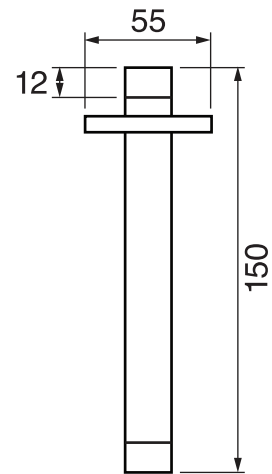

CaBano

Specs Sheet
Fiche technique

VOLEX #47SD42C

Square Shower Design – 2 outlets
Système de douche design carré – 2 sorties

 .99 Chrome

#6007

6" ceiling arm with square flange

1/2" Male NPT inlet
Sliding flange

Finish: Chrome (#99)

#6079

10" square thin rain head

4 mm in thickness
Easy clean nozzles
High polished stainless steel
2.5 GPM (9.5 L/min.)

Finish: Chrome (#99)

#75118

Shower rail kit

Includes bar, hose and hand shower
2 position spray
Easy clean nozzles
2.5 GPM (9.5 L/min.)

Finish: Chrome (#99)

360 #6038

Square wall supply elbow

1/2" male NPT inlet
Sliding flange

Finish: Chrome (#99)