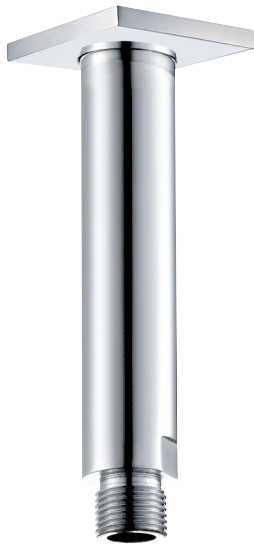

CaBano

Specs Sheet
Fiche technique

VOLEX #47SD42C

Square Shower Design – 2 outlets
Système de douche design carré – 2 sorties

 .99 Chrome

#6007

6" ceiling arm with square flange

1/2" Male NPT inlet
Sliding flange

Finish: Chrome (#99)

#6079

10" square thin rain head

4 mm in thickness
Easy clean nozzles
High polished stainless steel
2.5 GPM (9.5 L/min.)

Finish: Chrome (#99)

#75118

Shower rail kit

Includes bar, hose and hand shower
2 position spray
Easy clean nozzles
2.5 GPM (9.5 L/min.)

Finish: Chrome (#99)

360 #6038

Square wall supply elbow

1/2" male NPT inlet
Sliding flange

Finish: Chrome (#99)