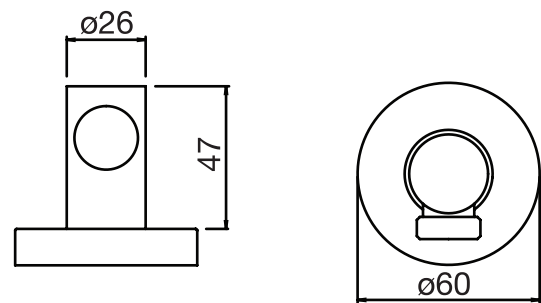

CaBano

Specs Sheet
Fiche technique

VOLEX #47SD30C

Round Shower Design – 2 outlets
Système de douche design rond – 2 sorties

 .99 Chrome

#6006

6" ceiling arm with round flange

1/2" Male NPT inlet
Sliding flange

Finish: Chrome (#99)

#6024

10" round thin rain head

4 mm in thickness
Easy clean nozzles
High polished stainless steel
2.5 GPM (9.5 L/min.)

Finish: Chrome (#99)

#75118

Shower rail kit

Includes bar, hose and hand shower
2 position spray
Easy clean nozzles
2.5 GPM (9.5 L/min.)

Finish: Chrome (#99)

#6032

Round wall supply elbow

1/2" female inlet

Finish: Chrome (#99)