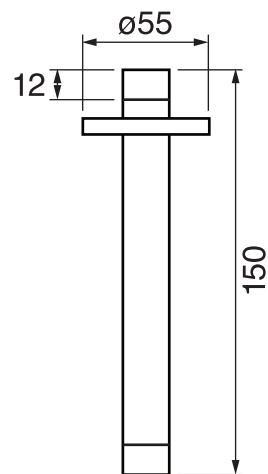

CaBano

Specs Sheet
Fiche technique

VOLEX #47SD30C

Round Shower Design – 2 outlets
Système de douche design rond – 2 sorties

 .99 Chrome

#6006

6" ceiling arm with round flange

1/2" Male NPT inlet
Sliding flange

Finish: Chrome (#99)

#6024

10" round thin rain head

4 mm in thickness
Easy clean nozzles
High polished stainless steel
2.5 GPM (9.5 L/min.)

Finish: Chrome (#99)

#75118

Shower rail kit

Includes bar, hose and hand shower
2 position spray
Easy clean nozzles
2.5 GPM (9.5 L/min.)

Finish: Chrome (#99)

#6032

Round wall supply elbow

1/2" female inlet

Finish: Chrome (#99)