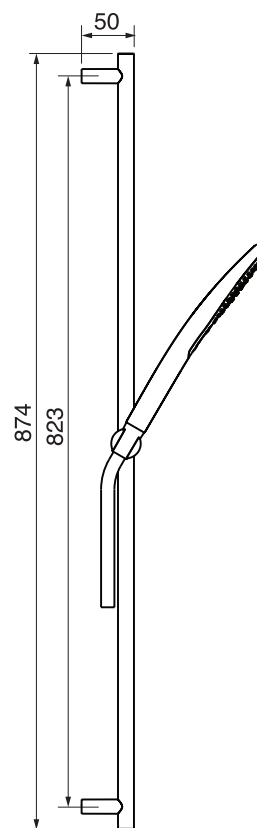

CaBano

Specs Sheet
Fiche technique

VOLEX #47SD30C

Round Shower Design – 2 outlets
Système de douche design rond – 2 sorties

 .99 Chrome

#6006

6" ceiling arm with round flange

1/2" Male NPT inlet
Sliding flange

Finish: Chrome (#99)

#6024

10" round thin rain head

4 mm in thickness
Easy clean nozzles
High polished stainless steel
2.5 GPM (9.5 L/min.)

Finish: Chrome (#99)

#75118

Shower rail kit

Includes bar, hose and hand shower
2 position spray
Easy clean nozzles
2.5 GPM (9.5 L/min.)

Finish: Chrome (#99)

#6032

Round wall supply elbow

1/2" female inlet

Finish: Chrome (#99)