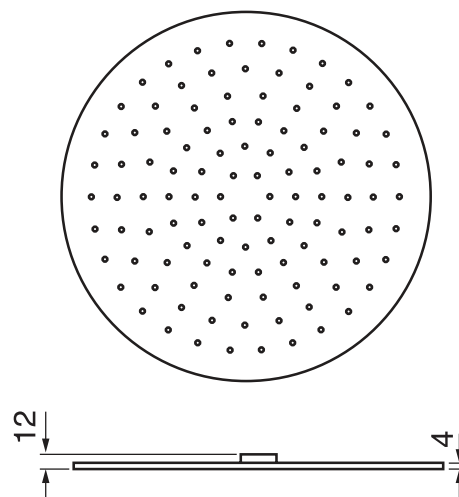

CaBano

Specs Sheet
Fiche technique

VOLEX #47SD30C

Round Shower Design – 2 outlets
Système de douche design rond – 2 sorties

 .99 Chrome

#6006

6" ceiling arm with round flange

1/2" Male NPT inlet
Sliding flange

Finish: Chrome (#99)

#6024

10" round thin rain head

4 mm in thickness
Easy clean nozzles
High polished stainless steel
2.5 GPM (9.5 L/min.)

Finish: Chrome (#99)

#75118

Shower rail kit

Includes bar, hose and hand shower
2 position spray
Easy clean nozzles
2.5 GPM (9.5 L/min.)

Finish: Chrome (#99)

#6032

Round wall supply elbow

1/2" female inlet

Finish: Chrome (#99)