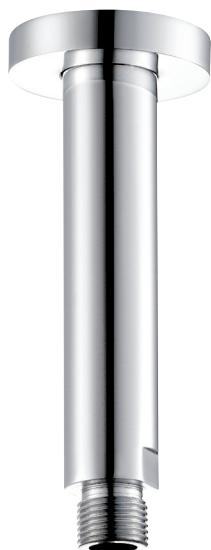

CaBano

Specs Sheet
Fiche technique

VOLEX #47SD30C

Round Shower Design – 2 outlets
Système de douche design rond – 2 sorties

 .99 Chrome

#6006

6" ceiling arm with round flange

1/2" Male NPT inlet
Sliding flange

Finish: Chrome (#99)

#6024

10" round thin rain head

4 mm in thickness
Easy clean nozzles
High polished stainless steel
2.5 GPM (9.5 L/min.)

Finish: Chrome (#99)

#75118

Shower rail kit

Includes bar, hose and hand shower
2 position spray
Easy clean nozzles
2.5 GPM (9.5 L/min.)

Finish: Chrome (#99)

#6032

Round wall supply elbow

1/2" female inlet

Finish: Chrome (#99)