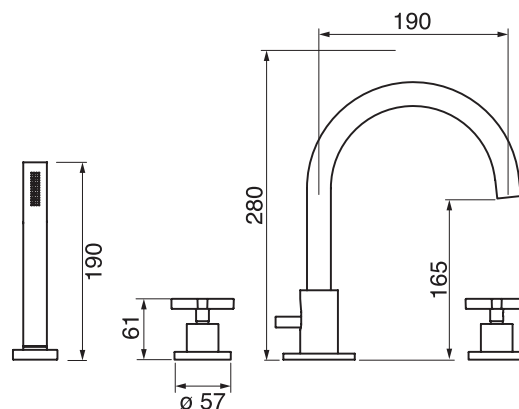

## Volex #47304

4 piece deck mount tub filler with spray

8 GPM (30.3 L/min.)

Finish: Chrome (#99)