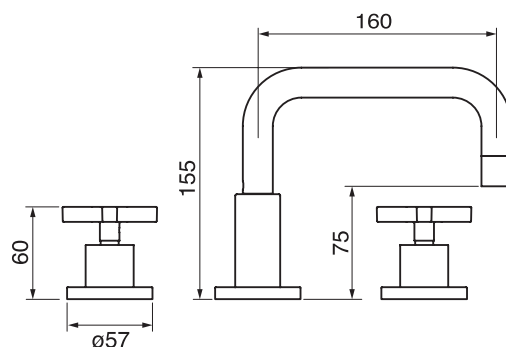

## Volex #47109D

Widespread basin faucet

Includes push drain  
1.5 GPM (5.7 L/min.)

Finish: Chrome (#99)