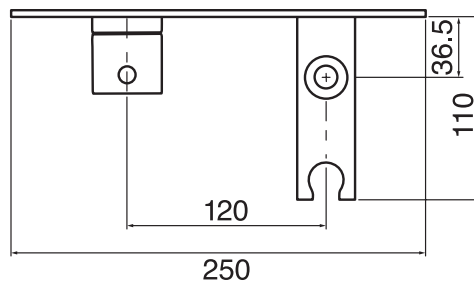

Volex #47051

Intimacy shower

Thermostatic temp control
Safety shut off – turn hand sprayer hook for on-off
On-off trigger on sprayer
Includes rough-in
Extension available

Finish: Chrome (#99)