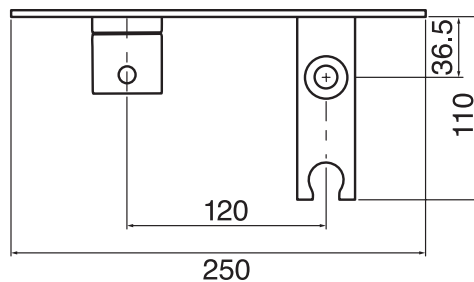

Volex #47050

Intimacy shower

Thermostatic temp control
Safety shut off – turn hand sprayer hook for on-off
On-off trigger on sprayer
Includes rough-in
Extension available

Finish: Chrome (#99)