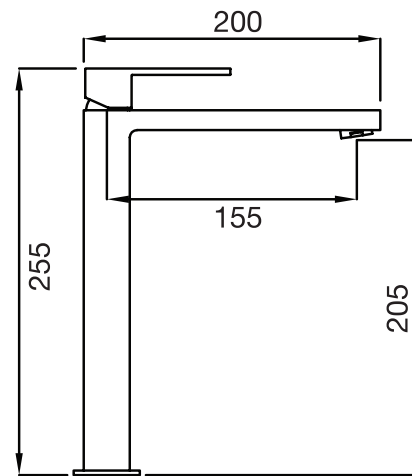

## Lexus #46105D

Single hole tall basin faucet

Includes push drain  
3/8" flexible supply hoses  
1.5 GPM (5.7 L/min.)

Finish: Chrome (#99)