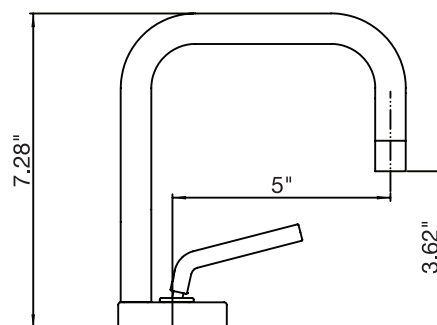

## Razz #38001

Single hole basin faucet

Includes push drain  
3/8" flexible supply hoses  
1.5 GPM (5.7 L/min.)

Finish: Chrome (#99)