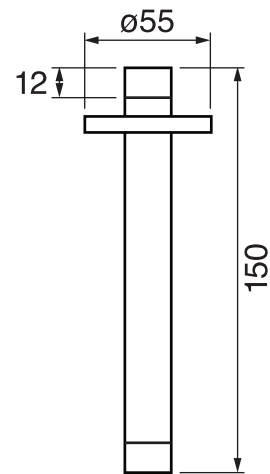

CaBano

Specs Sheet
Fiche technique

3 SIXTY #36SD32C

Round Shower Design – 2 outlets
Système de douche design rond – 2 sorties

 .99 Chrome

#6006

6" ceiling arm with round flange

1/2" Male NPT inlet
Sliding flange

Finish: Chrome (#99)

#6024

10" round thin rain head

4 mm in thickness
Easy clean nozzles
High polished stainless steel
2.5 GPM (9.5 L/min.)

Finish: Chrome (#99)

#75149

Shower rail kit

Includes bar, hose and hand shower
3 position spray
Easy clean nozzles
2.5 GPM (9.5 L/min.)

Finish: Chrome (#99)

360 #6037

Round wall supply elbow

1/2" male NPT inlet
Sliding flange

Finish: Chrome (#99)