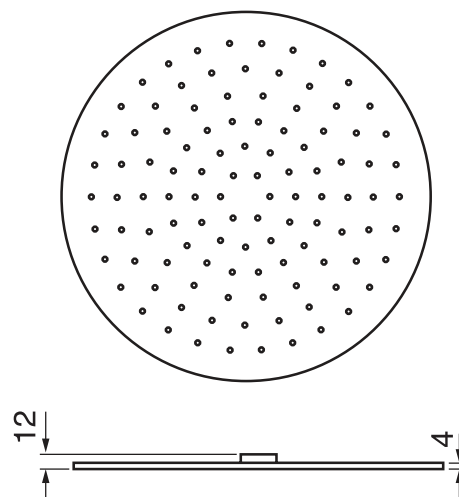

CaBano

Specs Sheet
Fiche technique

3 SIXTY #36SD32C

Round Shower Design – 2 outlets
Système de douche design rond – 2 sorties

 .99 Chrome

#6006

6" ceiling arm with round flange

1/2" Male NPT inlet
Sliding flange

Finish: Chrome (#99)

#6024

10" round thin rain head

4 mm in thickness
Easy clean nozzles
High polished stainless steel
2.5 GPM (9.5 L/min.)

Finish: Chrome (#99)

#75149

Shower rail kit

Includes bar, hose and hand shower
3 position spray
Easy clean nozzles
2.5 GPM (9.5 L/min.)

Finish: Chrome (#99)

360 #6037

Round wall supply elbow

1/2" male NPT inlet
Sliding flange

Finish: Chrome (#99)