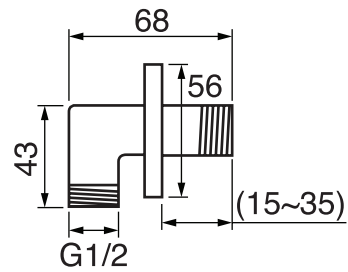

CaBano

Specs Sheet
Fiche technique

3 SIXTY #36SD32C

Round Shower Design – 2 outlets
Système de douche design rond – 2 sorties

 .99 Chrome

#6006

6" ceiling arm with round flange

1/2" Male NPT inlet
Sliding flange

Finish: Chrome (#99)

#6024

10" round thin rain head

4 mm in thickness
Easy clean nozzles
High polished stainless steel
2.5 GPM (9.5 L/min.)

Finish: Chrome (#99)

#75149

Shower rail kit

Includes bar, hose and hand shower
3 position spray
Easy clean nozzles
2.5 GPM (9.5 L/min.)

Finish: Chrome (#99)

360 #6037

Round wall supply elbow

1/2" male NPT inlet
Sliding flange

Finish: Chrome (#99)