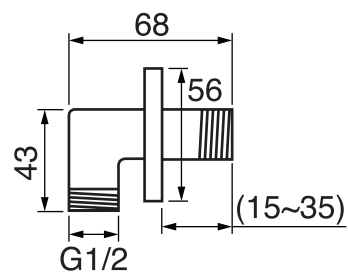

CaBano

Specs Sheet
Fiche technique

3 SIXTY #36SD31

Round Shower Design – 3 outlets
Système de douche design rond – 3 sorties

 .99 Chrome

#6018

18" shower arm with round flange

1/2" Male NPT inlet
Sliding flange

Finish: Chrome (#99)

#6024

10" round thin rain head

4 mm in thickness
Easy clean nozzles
High polished stainless steel
2.5 GPM (9.5 L/min.)

Finish: Chrome (#99)

#75149

Shower rail kit

Includes bar, hose and hand shower
3 position spray
Easy clean nozzles
2.5 GPM (9.5 L/min.)

Finish: Chrome (#99)

360 #6037

Round wall supply elbow

1/2" male NPT inlet
Sliding flange

Finish: Chrome (#99)

Emotion #6046

Round flush mount body spray

Directional head
Easy clean nozzles
1.5 GPM (5.7 L/min.)