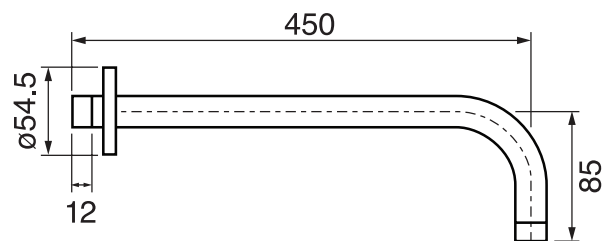

CaBano

Specs Sheet
Fiche technique

3 SIXTY #36SD31

Round Shower Design – 3 outlets
Système de douche design rond – 3 sorties

 .99 Chrome

#6018

18" shower arm with round flange

1/2" Male NPT inlet
Sliding flange

Finish: Chrome (#99)

#6024

10" round thin rain head

4 mm in thickness
Easy clean nozzles
High polished stainless steel
2.5 GPM (9.5 L/min.)

Finish: Chrome (#99)

#75149

Shower rail kit

Includes bar, hose and hand shower
3 position spray
Easy clean nozzles
2.5 GPM (9.5 L/min.)

Finish: Chrome (#99)

360 #6037

Round wall supply elbow

1/2" male NPT inlet
Sliding flange

Finish: Chrome (#99)

Emotion #6046

Round flush mount body spray

Directional head
Easy clean nozzles
1.5 GPM (5.7 L/min.)