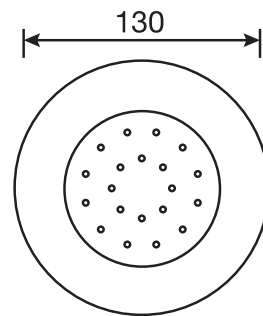

CaBano

Specs Sheet
Fiche technique

3 SIXTY #36SD31

Round Shower Design – 3 outlets
Système de douche design rond – 3 sorties

 .99 Chrome

#6018

18" shower arm with round flange

1/2" Male NPT inlet
Sliding flange

Finish: Chrome (#99)

#6024

10" round thin rain head

4 mm in thickness
Easy clean nozzles
High polished stainless steel
2.5 GPM (9.5 L/min.)

Finish: Chrome (#99)

#75149

Shower rail kit

Includes bar, hose and hand shower
3 position spray
Easy clean nozzles
2.5 GPM (9.5 L/min.)

Finish: Chrome (#99)

360 #6037

Round wall supply elbow

1/2" male NPT inlet
Sliding flange

Finish: Chrome (#99)

Emotion #6046

Round flush mount body spray

Directional head
Easy clean nozzles
1.5 GPM (5.7 L/min.)