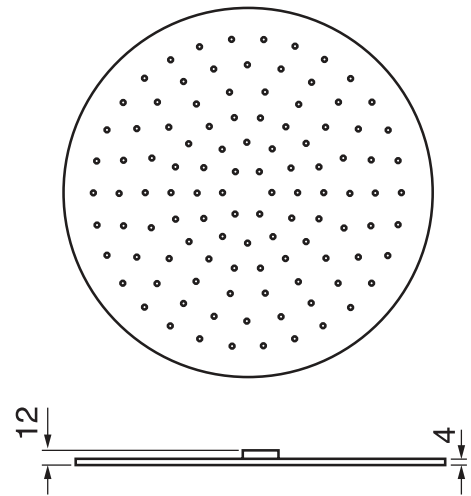

CaBano

Specs Sheet
Fiche technique

3 SIXTY #36SD31

Round Shower Design – 3 outlets
Système de douche design rond – 3 sorties

 .99 Chrome

#6018

18" shower arm with round flange

1/2" Male NPT inlet
Sliding flange

Finish: Chrome (#99)

#6024

10" round thin rain head

4 mm in thickness
Easy clean nozzles
High polished stainless steel
2.5 GPM (9.5 L/min.)

Finish: Chrome (#99)

#75149

Shower rail kit

Includes bar, hose and hand shower
3 position spray
Easy clean nozzles
2.5 GPM (9.5 L/min.)

Finish: Chrome (#99)

360 #6037

Round wall supply elbow

1/2" male NPT inlet
Sliding flange

Finish: Chrome (#99)

Emotion #6046

Round flush mount body spray

Directional head
Easy clean nozzles
1.5 GPM (5.7 L/min.)