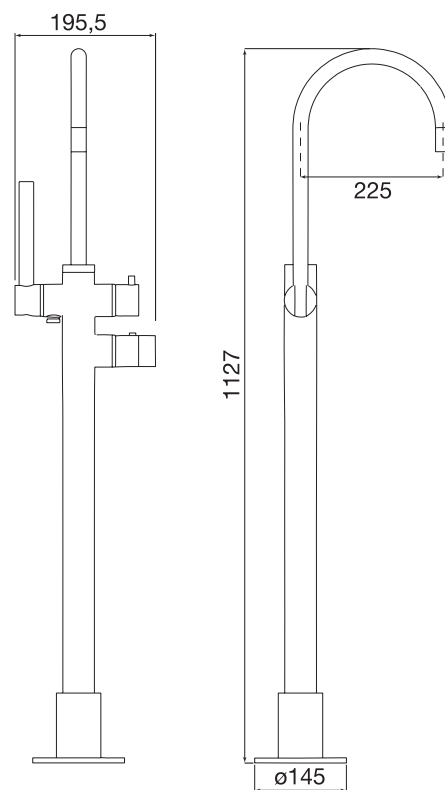

## 3 Sixty #36311

Thermostatic floor mounted tub with spray

Includes rough-in  
8 GPM (30.3 L/min.)

Finishes: Chrome (#99)  
Matt black (#175)