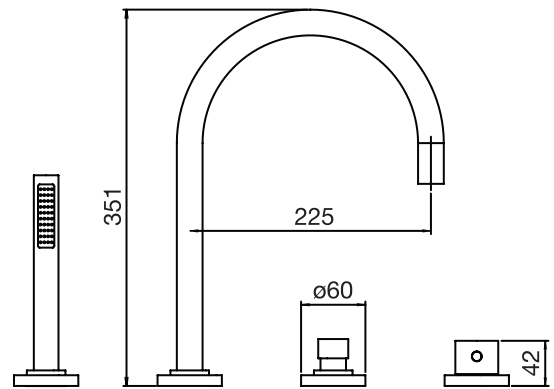

## 3 Sixty #36304

4 piece deck mount tub filler with spray

5 GPM (18.9 L/min.)

Finish: Chrome (#99)