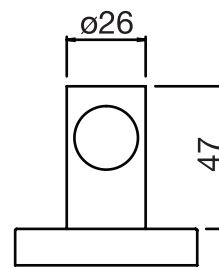

CaBano

Specs Sheet
Fiche technique

CITY #34SD58

Round Shower Design – 2 outlets
Système de douche design rond – 2 sorties

 .99 Chrome

Razz #75147

Shower rail kit

Includes bar, hose and hand shower
3 position spray with massage
Easy clean nozzles
Flow restricted to 1.5 GPM (5.7 L/min.)

Finish: Matt Black (#175)

#6032

Round wall supply elbow

1/2" female inlet

Finish: Chrome (#99)

#4912

8" round tub spout

25mm diameter
1/2" male NPT inlet
Sliding flange