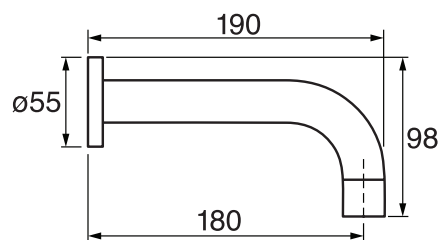

CaBano

Specs Sheet
Fiche technique

CITY #34SD58

Round Shower Design – 2 outlets
Système de douche design rond – 2 sorties

 .99 Chrome

Razz #75147

Shower rail kit

Includes bar, hose and hand shower
3 position spray with massage
Easy clean nozzles
Flow restricted to 1.5 GPM (5.7 L/min.)

Finish: Matt Black (#175)

#6032

Round wall supply elbow

1/2" female inlet

Finish: Chrome (#99)

#4912

8" round tub spout

25mm diameter
1/2" male NPT inlet
Sliding flange