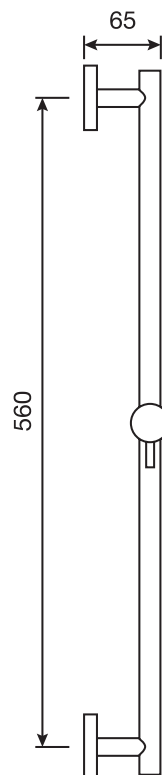

CaBano

Specs Sheet
Fiche technique

CITY #34SD58

Round Shower Design – 2 outlets
Système de douche design rond – 2 sorties

 .99 Chrome

Razz #75147

Shower rail kit

Includes bar, hose and hand shower
3 position spray with massage
Easy clean nozzles
Flow restricted to 1.5 GPM (5.7 L/min.)

Finish: Matt Black (#175)

#6032

Round wall supply elbow

1/2" female inlet

Finish: Chrome (#99)

#4912

8" round tub spout

25mm diameter
1/2" male NPT inlet
Sliding flange

Finish: Chrome (#99)