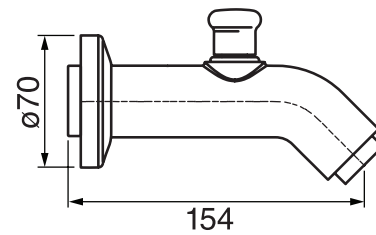

CaBano

Specs Sheet
Fiche technique

CITY #34SD53

Round Shower Design – 2 outlets
Système de douche design rond – 2 sorties

 .99 Chrome

Sky 100 #6011

Shower head and arm

Large diameter face – 4"
Easy clean nozzles
3 position spray with massage
2.2 GPM (8.3 L/min.)

Finish: Chrome (#99)

#4920

Diverter tub spout

1/2" female inlet
Sliding flange
No aerator

Finish: Chrome (#99)