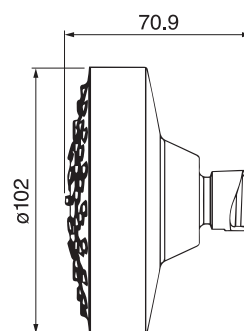

CaBano

Specs Sheet
Fiche technique

CITY #34SD53

Round Shower Design – 2 outlets
Système de douche design rond – 2 sorties

 .99 Chrome

Sky 100 #6011

Shower head and arm

Large diameter face – 4"
Easy clean nozzles
3 position spray with massage
2.2 GPM (8.3 L/min.)

Finish: Chrome (#99)

#4920

Diverter tub spout

1/2" female inlet
Sliding flange
No aerator

Finish: Chrome (#99)