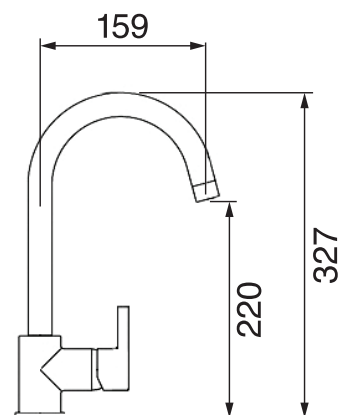

City #34713

Kitchen faucet

Swivel spout
1.75 GPM (6.6 L/min.)

Finish: Chrome (#99)