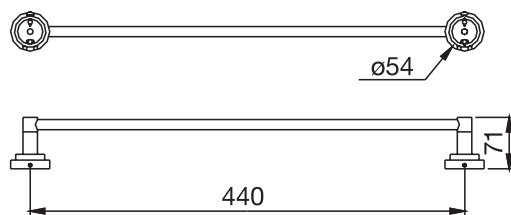

Concord #3418

18" towel bar

Finish: Chrome (#99)