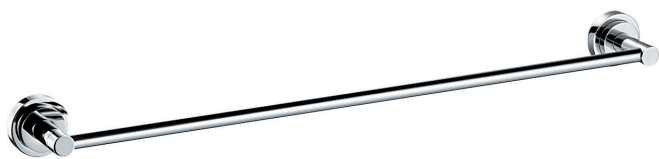

Concord #3418

18" towel bar

Finish: Chrome (#99)