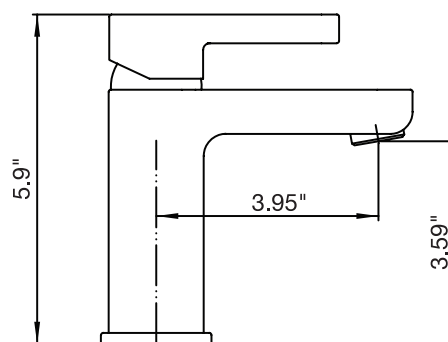

City #34001D

Single hole basin faucet

Includes push drain
3/8" flexible supply hoses
1.5 GPM (5.7 L/min.)

Finish: Chrome (#99)