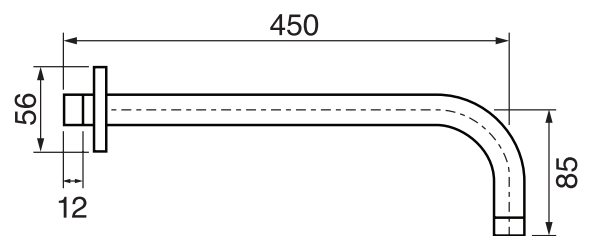

ARONA #33SD33

Square Shower Design – 3 outlets
Système de douche design carré – 3 sorties

 .99 Chrome

#6019

18" shower arm with square flange

1/2" Male NPT inlet
Sliding flange

Finish: Chrome (#99)

Kuky #6063

Square with rounded corners rain head

15 mm in thickness
Easy clean nozzles
ABS chrome plated
2.5 GPM (9.5 L/min.)

Finish: Chrome (#99)

#75117

Shower rail kit

Includes bar, hose and hand shower
Single spray hand shower
Easy clean nozzles
2 GPM (7.5 L/min.)

Finish: Chrome (#99)

Lina #6029

Wall supply elbow

1/2" male NPT inlet
Easy slide installation

Finish: Chrome (#99)

Spin #6148

Body spray

1.5 GPM (5.7 L/min.)