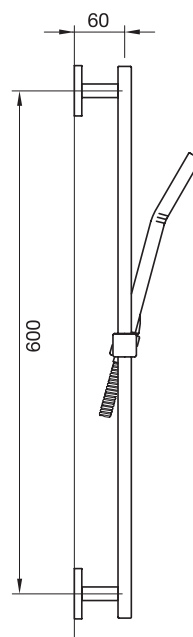

ARONA #33SD33

Square Shower Design – 3 outlets
Système de douche design carré – 3 sorties

 .99 Chrome

#6019

18" shower arm with square flange

1/2" Male NPT inlet
Sliding flange

Finish: Chrome (#99)

Kuky #6063

Square with rounded corners rain head

15 mm in thickness
Easy clean nozzles
ABS chrome plated
2.5 GPM (9.5 L/min.)

Finish: Chrome (#99)

#75117

Shower rail kit

Includes bar, hose and hand shower
Single spray hand shower
Easy clean nozzles
2 GPM (7.5 L/min.)

Finish: Chrome (#99)

Lina #6029

Wall supply elbow

1/2" male NPT inlet
Easy slide installation

Finish: Chrome (#99)

Spin #6148

Body spray

1.5 GPM (5.7 L/min.)