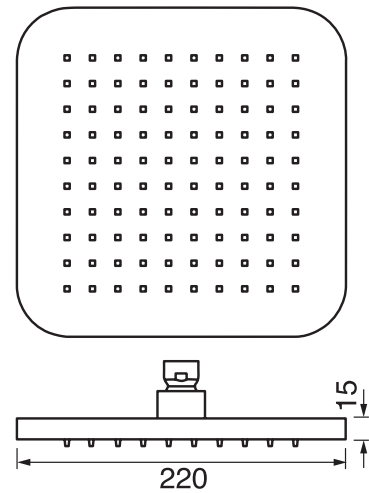

ARONA #33SD33

Square Shower Design – 3 outlets
Système de douche design carré – 3 sorties

 .99 Chrome

#6019

18" shower arm with square flange

1/2" Male NPT inlet
Sliding flange

Finish: Chrome (#99)

Kuky #6063

Square with rounded corners rain head

15 mm in thickness
Easy clean nozzles
ABS chrome plated
2.5 GPM (9.5 L/min.)

Finish: Chrome (#99)

#75117

Shower rail kit

Includes bar, hose and hand shower
Single spray hand shower
Easy clean nozzles
2 GPM (7.5 L/min.)

Finish: Chrome (#99)

Lina #6029

Wall supply elbow

1/2" male NPT inlet
Easy slide installation

Finish: Chrome (#99)

Spin #6148

Body spray

1.5 GPM (5.7 L/min.)