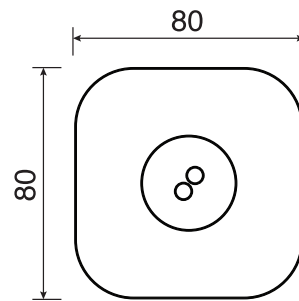

ARONA #33SD33

Square Shower Design – 3 outlets
Système de douche design carré – 3 sorties

 .99 Chrome

#6019

18" shower arm with square flange

1/2" Male NPT inlet
Sliding flange

Finish: Chrome (#99)

Kuky #6063

Square with rounded corners rain head

15 mm in thickness
Easy clean nozzles
ABS chrome plated
2.5 GPM (9.5 L/min.)

Finish: Chrome (#99)

#75117

Shower rail kit

Includes bar, hose and hand shower
Single spray hand shower
Easy clean nozzles
2 GPM (7.5 L/min.)

Finish: Chrome (#99)

Lina #6029

Wall supply elbow

1/2" male NPT inlet
Easy slide installation

Finish: Chrome (#99)

Spin #6148

Body spray

1.5 GPM (5.7 L/min.)