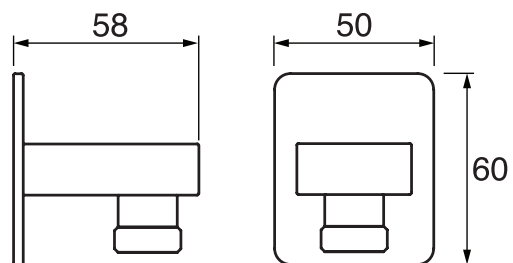

ARONA #33SD33

Square Shower Design – 3 outlets
Système de douche design carré – 3 sorties

 .99 Chrome

#6019

18" shower arm with square flange

1/2" Male NPT inlet
Sliding flange

Finish: Chrome (#99)

Kuky #6063

Square with rounded corners rain head

15 mm in thickness
Easy clean nozzles
ABS chrome plated
2.5 GPM (9.5 L/min.)

Finish: Chrome (#99)

#75117

Shower rail kit

Includes bar, hose and hand shower
Single spray hand shower
Easy clean nozzles
2 GPM (7.5 L/min.)

Finish: Chrome (#99)

Lina #6029

Wall supply elbow

1/2" male NPT inlet
Easy slide installation

Finish: Chrome (#99)

Spin #6148

Body spray

1.5 GPM (5.7 L/min.)