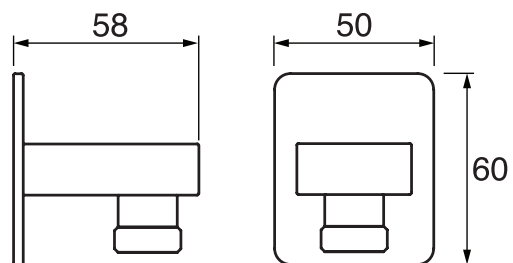

ARONA #33SD32C

Square Shower Design – 2 outlets
Système de douche design carré – 2 sorties

 .99 Chrome

#6007

6" ceiling arm with square flange

1/2" Male NPT inlet
Sliding flange

Finish: Chrome (#99)

Kuky #6063

Square with rounded corners rain head

15 mm in thickness
Easy clean nozzles
ABS chrome plated
2.5 GPM (9.5 L/min.)

Finish: Chrome (#99)

#75117

Shower rail kit

Includes bar, hose and hand shower
Single spray hand shower
Easy clean nozzles
2 GPM (7.5 L/min.)

Finish: Chrome (#99)

Lina #6029

Wall supply elbow

1/2" male NPT inlet
Easy slide installation

Finish: Chrome (#99)