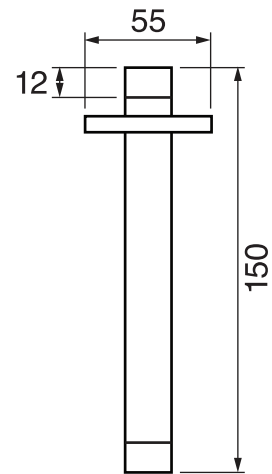

ARONA #33SD32C

Square Shower Design – 2 outlets
Système de douche design carré – 2 sorties

 .99 Chrome

#6007

6" ceiling arm with square flange

1/2" Male NPT inlet
Sliding flange

Finish: Chrome (#99)

Kuky #6063

Square with rounded corners rain head

15 mm in thickness
Easy clean nozzles
ABS chrome plated
2.5 GPM (9.5 L/min.)

Finish: Chrome (#99)

#75117

Shower rail kit

Includes bar, hose and hand shower
Single spray hand shower
Easy clean nozzles
2 GPM (7.5 L/min.)

Finish: Chrome (#99)

Lina #6029

Wall supply elbow

1/2" male NPT inlet
Easy slide installation

Finish: Chrome (#99)