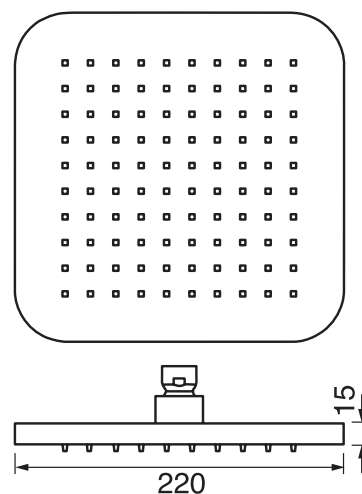

ARONA #33SD32C

Square Shower Design – 2 outlets
Système de douche design carré – 2 sorties

 .99 Chrome

#6007

6" ceiling arm with square flange

1/2" Male NPT inlet
Sliding flange

Finish: Chrome (#99)

Kuky #6063

Square with rounded corners rain head

15 mm in thickness
Easy clean nozzles
ABS chrome plated
2.5 GPM (9.5 L/min.)

Finish: Chrome (#99)

#75117

Shower rail kit

Includes bar, hose and hand shower
Single spray hand shower
Easy clean nozzles
2 GPM (7.5 L/min.)

Finish: Chrome (#99)

Lina #6029

Wall supply elbow

1/2" male NPT inlet
Easy slide installation

Finish: Chrome (#99)