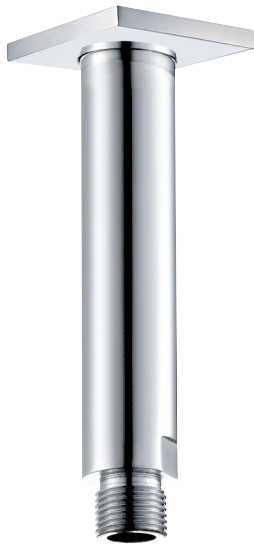

ARONA #33SD32C

Square Shower Design – 2 outlets
Système de douche design carré – 2 sorties

 .99 Chrome

#6007

6" ceiling arm with square flange

1/2" Male NPT inlet
Sliding flange

Finish: Chrome (#99)

Kuky #6063

Square with rounded corners rain head

15 mm in thickness
Easy clean nozzles
ABS chrome plated
2.5 GPM (9.5 L/min.)

Finish: Chrome (#99)

#75117

Shower rail kit

Includes bar, hose and hand shower
Single spray hand shower
Easy clean nozzles
2 GPM (7.5 L/min.)

Finish: Chrome (#99)

Lina #6029

Wall supply elbow

1/2" male NPT inlet
Easy slide installation

Finish: Chrome (#99)