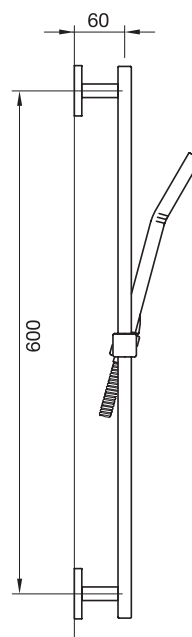

ARONA #33SD32C

Square Shower Design – 2 outlets
Système de douche design carré – 2 sorties

 .99 Chrome

#6007

6" ceiling arm with square flange

1/2" Male NPT inlet
Sliding flange

Finish: Chrome (#99)

Kuky #6063

Square with rounded corners rain head

15 mm in thickness
Easy clean nozzles
ABS chrome plated
2.5 GPM (9.5 L/min.)

Finish: Chrome (#99)

#75117

Shower rail kit

Includes bar, hose and hand shower
Single spray hand shower
Easy clean nozzles
2 GPM (7.5 L/min.)

Finish: Chrome (#99)

Lina #6029

Wall supply elbow

1/2" male NPT inlet
Easy slide installation

Finish: Chrome (#99)