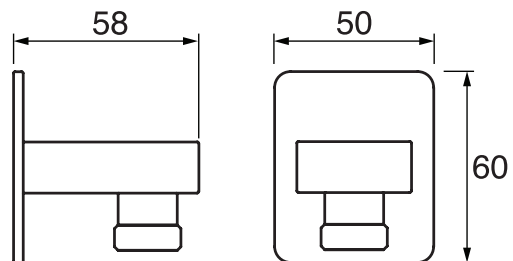

ARONA #33SD31

Square Shower Design – 3 outlets
Système de douche design carré – 3 sorties

 .99 Chrome

#6019

18" shower arm with square flange

1/2" Male NPT inlet
Sliding flange

Finish: Chrome (#99)

Kuky #6063

Square with rounded corners rain head

15 mm in thickness
Easy clean nozzles
ABS chrome plated
2.5 GPM (9.5 L/min.)

Finish: Chrome (#99)

#75117

Shower rail kit

Includes bar, hose and hand shower
Single spray hand shower
Easy clean nozzles
2 GPM (7.5 L/min.)

Finish: Chrome (#99)

Lina #6029

Wall supply elbow

1/2" male NPT inlet
Easy slide installation

Finish: Chrome (#99)

Kuky #6048

Flush mount body spray

Directional head
Easy clean nozzles
1.5 GPM (5.7 L/min.)