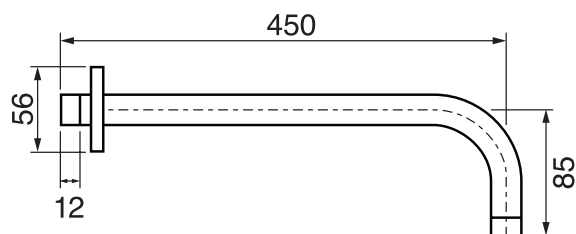

ARONA #33SD31

Square Shower Design – 3 outlets
Système de douche design carré – 3 sorties

 .99 Chrome

#6019

18" shower arm with square flange

1/2" Male NPT inlet
Sliding flange

Finish: Chrome (#99)

Kuky #6063

Square with rounded corners rain head

15 mm in thickness
Easy clean nozzles
ABS chrome plated
2.5 GPM (9.5 L/min.)

Finish: Chrome (#99)

#75117

Shower rail kit

Includes bar, hose and hand shower
Single spray hand shower
Easy clean nozzles
2 GPM (7.5 L/min.)

Finish: Chrome (#99)

Lina #6029

Wall supply elbow

1/2" male NPT inlet
Easy slide installation

Finish: Chrome (#99)

Kuky #6048

Flush mount body spray

Directional head
Easy clean nozzles
1.5 GPM (5.7 L/min.)