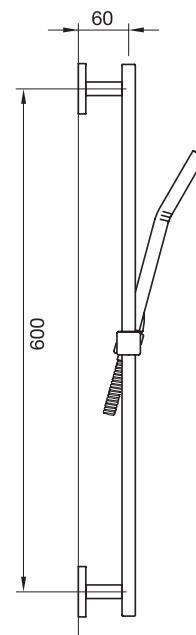

ARONA #33SD31

Square Shower Design – 3 outlets
Système de douche design carré – 3 sorties

 .99 Chrome

#6019

18" shower arm with square flange

1/2" Male NPT inlet
Sliding flange

Finish: Chrome (#99)

Kuky #6063

Square with rounded corners rain head

15 mm in thickness
Easy clean nozzles
ABS chrome plated
2.5 GPM (9.5 L/min.)

Finish: Chrome (#99)

#75117

Shower rail kit

Includes bar, hose and hand shower
Single spray hand shower
Easy clean nozzles
2 GPM (7.5 L/min.)

Finish: Chrome (#99)

Lina #6029

Wall supply elbow

1/2" male NPT inlet
Easy slide installation

Finish: Chrome (#99)

Kuky #6048

Flush mount body spray

Directional head
Easy clean nozzles
1.5 GPM (5.7 L/min.)