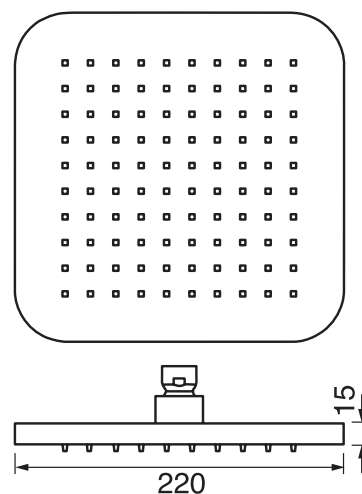

ARONA #33SD31

Square Shower Design – 3 outlets
Système de douche design carré – 3 sorties

 .99 Chrome

#6019

18" shower arm with square flange

1/2" Male NPT inlet
Sliding flange

Finish: Chrome (#99)

Kuky #6063

Square with rounded corners rain head

15 mm in thickness
Easy clean nozzles
ABS chrome plated
2.5 GPM (9.5 L/min.)

Finish: Chrome (#99)

#75117

Shower rail kit

Includes bar, hose and hand shower
Single spray hand shower
Easy clean nozzles
2 GPM (7.5 L/min.)

Finish: Chrome (#99)

Lina #6029

Wall supply elbow

1/2" male NPT inlet
Easy slide installation

Finish: Chrome (#99)

Kuky #6048

Flush mount body spray

Directional head
Easy clean nozzles
1.5 GPM (5.7 L/min.)