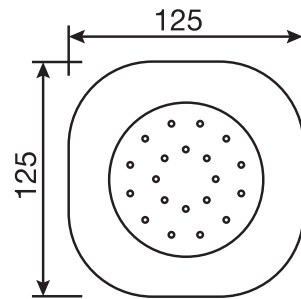

ARONA #33SD31

Square Shower Design – 3 outlets
Système de douche design carré – 3 sorties

 .99 Chrome

#6019

18" shower arm with square flange

1/2" Male NPT inlet
Sliding flange

Finish: Chrome (#99)

Kuky #6063

Square with rounded corners rain head

15 mm in thickness
Easy clean nozzles
ABS chrome plated
2.5 GPM (9.5 L/min.)

Finish: Chrome (#99)

#75117

Shower rail kit

Includes bar, hose and hand shower
Single spray hand shower
Easy clean nozzles
2 GPM (7.5 L/min.)

Finish: Chrome (#99)

Lina #6029

Wall supply elbow

1/2" male NPT inlet
Easy slide installation

Finish: Chrome (#99)

Kuky #6048

Flush mount body spray

Directional head
Easy clean nozzles
1.5 GPM (5.7 L/min.)