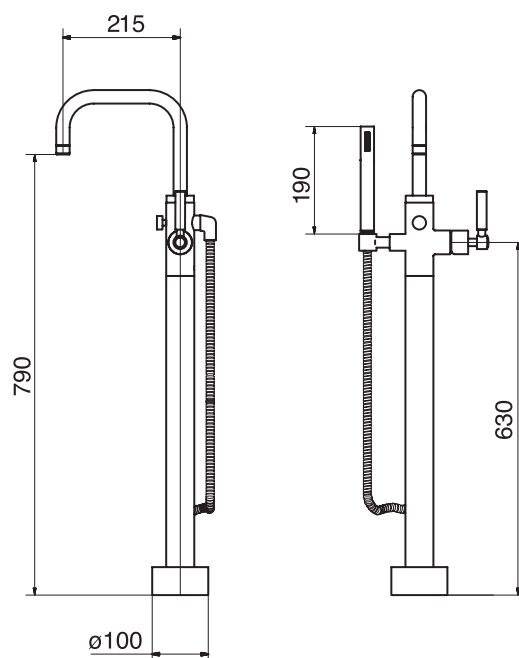

Arona #33313

Widespread basin faucet

Includes rough-in
5 GPM (18.9 L/min.)

Finish: Chrome (#99)