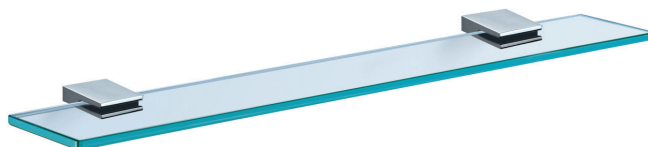

Element #3317

Glass shelf with frosted glass

Finish: Chrome (#99)