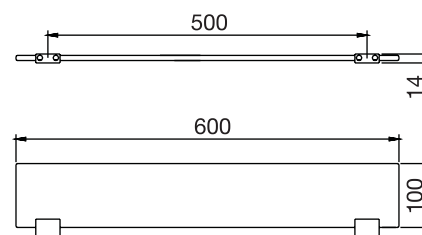

Element #3317

Glass shelf with frosted glass

Finish: Chrome (#99)