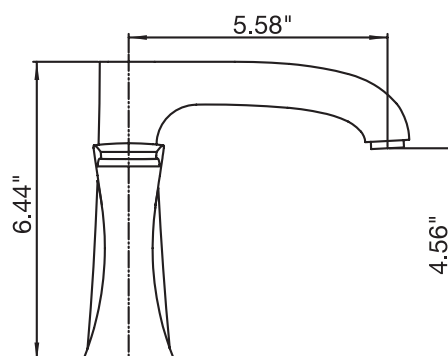

## Arona #33108D

Widespread basin faucet

Includes push drain  
1.5 GPM (5.7 L/min.)

Finish: Chrome (#99)