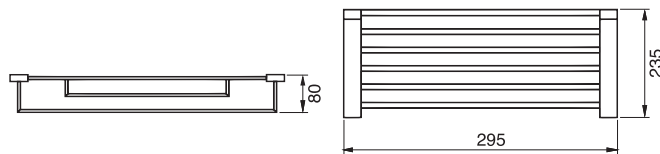

Element #3305

Shampoo wire basket

Finish: Chrome (#99)