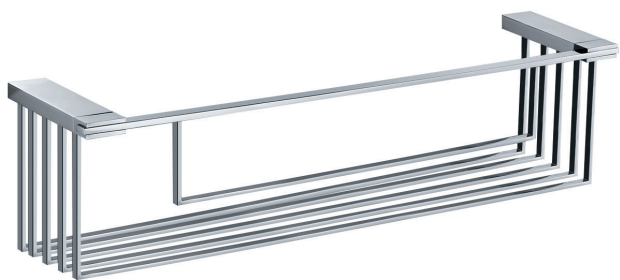

Element #3305

Shampoo wire basket

Finish: Chrome (#99)