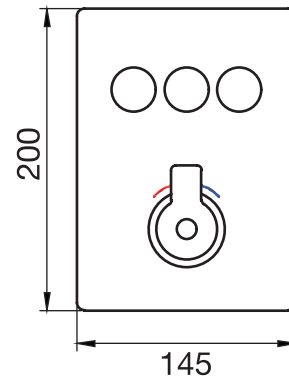

H3O #30403

PushGo thermostatic valve and trim set – 3 controls

Thermostatic valve with PushGo technology – 3 controls
Multiple outlets can be run simultaneously
Includes rough-in
Instant flow when on
5 GPM (18.9 L/min.)