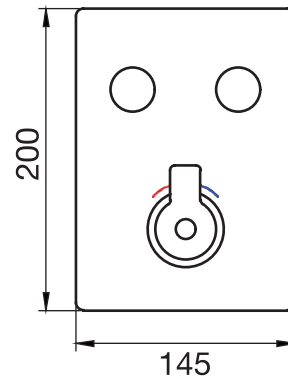

H3O #30402

PushGo thermostatic valve and trim set – 2 controls

Thermostatic valve with PushGo technology – 2 controls
Multiple outlets can be run simultaneously
Includes rough-in
Instant flow when on
5 GPM (18.9 L/min.)