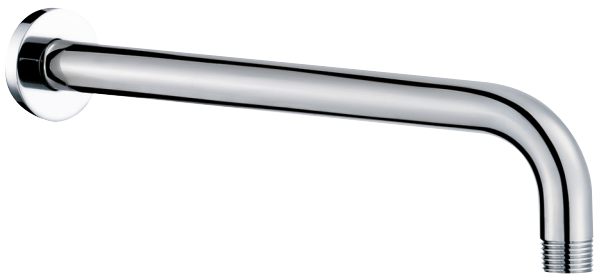

GENERATION #28SD33

Square Shower Design – 3 outlets
Système de douche design carré – 3 sorties

 .99 Chrome

Generation #28403

PushGo thermostatic valve and trim set – 3 controls

Thermostatic valve with PushGo technology – 3 controls
Multiple outlets can be run simultaneously
Includes rough-in
Instant flow when on
5 GPM (18.9 L/min.)

Finish: Chrome (#99)

#6018

18" shower arm with round flange

1/2" Male NPT inlet
Sliding flange

Finish: Chrome (#99)

Kuky #6063

Square with rounded corners rain head

15 mm in thickness
Easy clean nozzles
ABS chrome plated
2.5 GPM (9.5 L/min.)

Finish: Chrome (#99)

#75116

Shower rail kit

Includes bar, hose and hand shower
Single spray hand shower
Easy clean nozzles
2 GPM (7.5 L/min.)

Finish: Chrome (#99)

Lina #6029

Wall supply elbow

1/2" male NPT inlet
Easy slide installation

Finish: Chrome (#99)

Generation #4938

Tub spout

1/2" male NPT inlet

Finish: Chrome (#99)