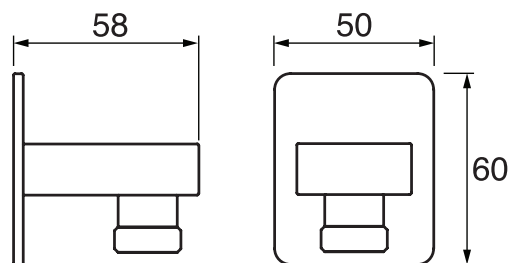

Finish: Chrome (#99)

#6018

18" shower arm with round flange

1/2" Male NPT inlet
Sliding flange

Finish: Chrome (#99)

Kuky #6063

Square with rounded corners rain head

15 mm in thickness
Easy clean nozzles
ABS chrome plated
2.5 GPM (9.5 L/min.)

Finish: Chrome (#99)

#75116

Shower rail kit

Includes bar, hose and hand shower
Single spray hand shower
Easy clean nozzles
2 GPM (7.5 L/min.)

Finish: Chrome (#99)

Lina #6029

Wall supply elbow

1/2" male NPT inlet
Easy slide installation

Finish: Chrome (#99)

Generation #4938

Tub spout

1/2" male NPT inlet

Finish: Chrome (#99)