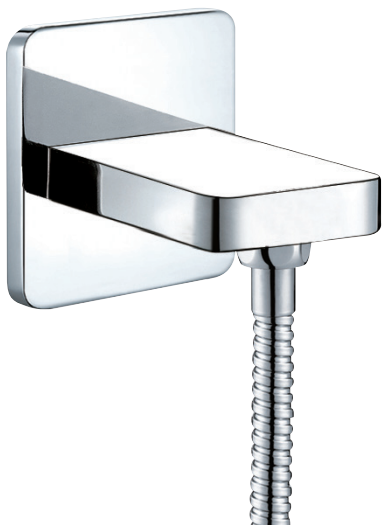

GENERATION #28SD33

Square Shower Design – 3 outlets
Système de douche design carré – 3 sorties

 .99 Chrome

Generation #28403

PushGo thermostatic valve and trim set – 3 controls

Thermostatic valve with PushGo technology – 3 controls
Multiple outlets can be run simultaneously
Includes rough-in
Instant flow when on
5 GPM (18.9 L/min.)

Finish: Chrome (#99)

#6018

18" shower arm with round flange

1/2" Male NPT inlet
Sliding flange

Finish: Chrome (#99)

Kuky #6063

Square with rounded corners rain head

15 mm in thickness
Easy clean nozzles
ABS chrome plated
2.5 GPM (9.5 L/min.)

Finish: Chrome (#99)

#75116

Shower rail kit

Includes bar, hose and hand shower
Single spray hand shower
Easy clean nozzles
2 GPM (7.5 L/min.)

Finish: Chrome (#99)

Lina #6029

Wall supply elbow

1/2" male NPT inlet
Easy slide installation

Finish: Chrome (#99)

Generation #4938

Tub spout

1/2" male NPT inlet

Finish: Chrome (#99)