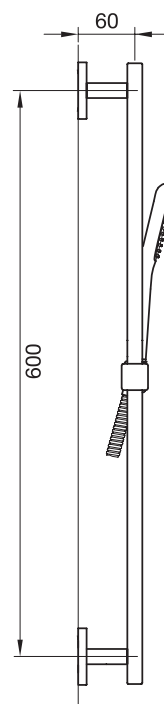

GENERATION #28SD33

Square Shower Design – 3 outlets
Système de douche design carré – 3 sorties

 .99 Chrome

Generation #28403

PushGo thermostatic valve and trim set – 3 controls

Thermostatic valve with PushGo technology – 3 controls
Multiple outlets can be run simultaneously
Includes rough-in
Instant flow when on
5 GPM (18.9 L/min.)

Finish: Chrome (#99)

#6018

18" shower arm with round flange

1/2" Male NPT inlet
Sliding flange

Finish: Chrome (#99)

Kuky #6063

Square with rounded corners rain head

15 mm in thickness
Easy clean nozzles
ABS chrome plated
2.5 GPM (9.5 L/min.)

Finish: Chrome (#99)

#75116

Shower rail kit

Includes bar, hose and hand shower
Single spray hand shower
Easy clean nozzles
2 GPM (7.5 L/min.)

Finish: Chrome (#99)

Lina #6029

Wall supply elbow

1/2" male NPT inlet
Easy slide installation

Finish: Chrome (#99)

Generation #4938

Tub spout

1/2" male NPT inlet

Finish: Chrome (#99)