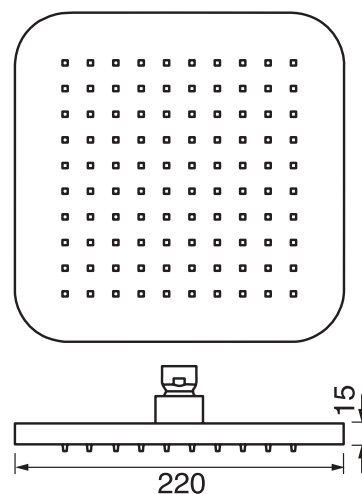

GENERATION #28SD33

Square Shower Design – 3 outlets
Système de douche design carré – 3 sorties

 .99 Chrome

Generation #28403

PushGo thermostatic valve and trim set – 3 controls

Thermostatic valve with PushGo technology – 3 controls
Multiple outlets can be run simultaneously
Includes rough-in
Instant flow when on
5 GPM (18.9 L/min.)

Finish: Chrome (#99)

#6018

18" shower arm with round flange

1/2" Male NPT inlet
Sliding flange

Finish: Chrome (#99)

Kuky #6063

Square with rounded corners rain head

15 mm in thickness
Easy clean nozzles
ABS chrome plated
2.5 GPM (9.5 L/min.)

Finish: Chrome (#99)

#75116

Shower rail kit

Includes bar, hose and hand shower
Single spray hand shower
Easy clean nozzles
2 GPM (7.5 L/min.)

Finish: Chrome (#99)

Lina #6029

Wall supply elbow

1/2" male NPT inlet
Easy slide installation

Finish: Chrome (#99)

Generation #4938

Tub spout

1/2" male NPT inlet

Finish: Chrome (#99)