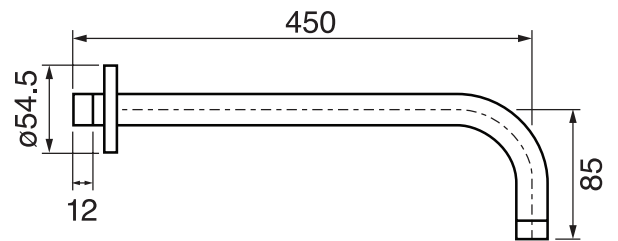

GENERATION #28SD33

Square Shower Design – 3 outlets
Système de douche design carré – 3 sorties

 .99 Chrome

Generation #28403

PushGo thermostatic valve and trim set – 3 controls

Thermostatic valve with PushGo technology – 3 controls
Multiple outlets can be run simultaneously
Includes rough-in
Instant flow when on
5 GPM (18.9 L/min.)

Finish: Chrome (#99)

#6018

18" shower arm with round flange

1/2" Male NPT inlet
Sliding flange

Finish: Chrome (#99)

Kuky #6063

Square with rounded corners rain head

15 mm in thickness
Easy clean nozzles
ABS chrome plated
2.5 GPM (9.5 L/min.)

Finish: Chrome (#99)

#75116

Shower rail kit

Includes bar, hose and hand shower
Single spray hand shower
Easy clean nozzles
2 GPM (7.5 L/min.)

Finish: Chrome (#99)

Lina #6029

Wall supply elbow

1/2" male NPT inlet
Easy slide installation

Finish: Chrome (#99)

Generation #4938

Tub spout

1/2" male NPT inlet

Finish: Chrome (#99)