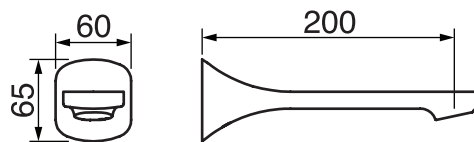

Finish: Chrome (#99)

#75116

Shower rail kit

Includes bar, hose and hand shower
Single spray hand shower
Easy clean nozzles
2 GPM (7.5 L/min.)

Finish: Chrome (#99)

Lina #6029

Wall supply elbow

1/2" male NPT inlet
Easy slide installation

Finish: Chrome (#99)

Generation #4938

Tub spout

1/2" male NPT inlet

Finish: Chrome (#99)