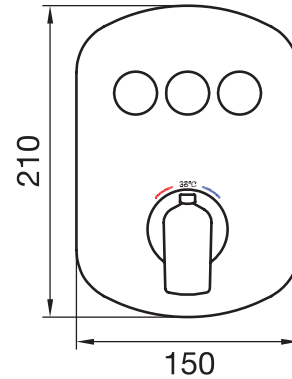

GENERATION #28SD33

Square Shower Design – 3 outlets
Système de douche design carré – 3 sorties

 .99 Chrome

Generation #28403

PushGo thermostatic valve and trim set – 3 controls

Thermostatic valve with PushGo technology – 3 controls
Multiple outlets can be run simultaneously
Includes rough-in
Instant flow when on
5 GPM (18.9 L/min.)

Finish: Chrome (#99)

#6018

18" shower arm with round flange

1/2" Male NPT inlet
Sliding flange

Finish: Chrome (#99)

Kuky #6063

Square with rounded corners rain head

15 mm in thickness
Easy clean nozzles
ABS chrome plated
2.5 GPM (9.5 L/min.)