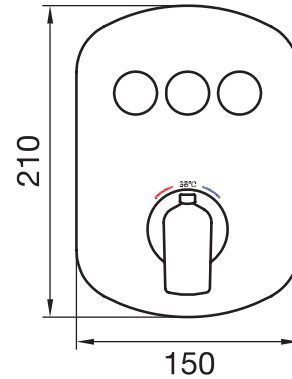

## Generation #28403

PushGo thermostatic valve and trim set – 3 controls

Thermostatic valve with PushGo technology – 3 controls  
Multiple outlets can be run simultaneously  
Includes rough-in  
Instant flow when on  
5 GPM (18.9 L/min.)