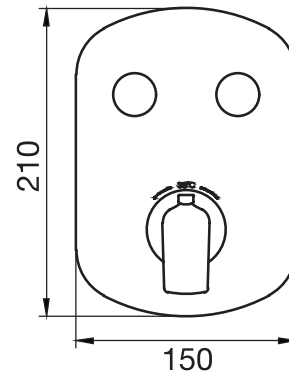

Generation #28402

PushGo thermostatic valve and trim set – 2 controls

Thermostatic valve with PushGo technology – 2 controls
Multiple outlets can be run simultaneously
Includes rough-in
Instant flow when on
5 GPM (18.9 L/min.)