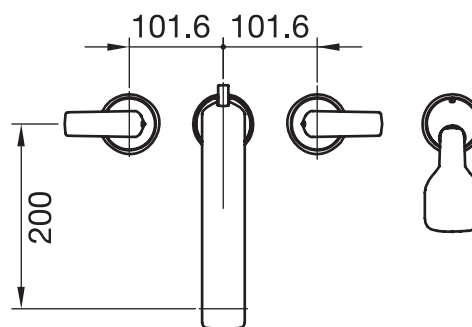

Generation #28304

4 piece deck mount tub filler with hand shower

7 GPM (26.5 L/min.)

Finish: Chrome (#99)