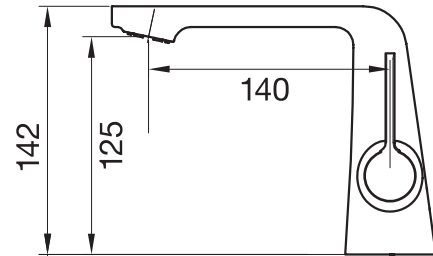

Generation #28001D

Single hole basin faucet

Lead free brass
Includes push drain
3/8" flexible supply hoses
1.75 GPM (6.6 L/min.)

Finish: Chrome (#99)