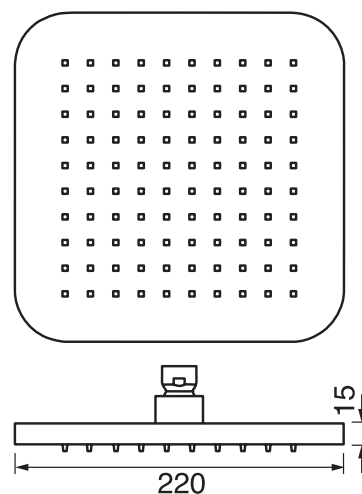

## SMART #27SD31

Round Shower Design – 3 outlets  
Système de douche design rond – 3 sorties

 .99 Chrome

## #6018

18" shower arm with round flange

1/2" Male NPT inlet  
Sliding flange

Finish: Chrome (#99)

## Kuky #6063

Square with rounded corners rain head

15 mm in thickness  
Easy clean nozzles  
ABS chrome plated  
2.5 GPM (9.5 L/min.)

Finish: Chrome (#99)