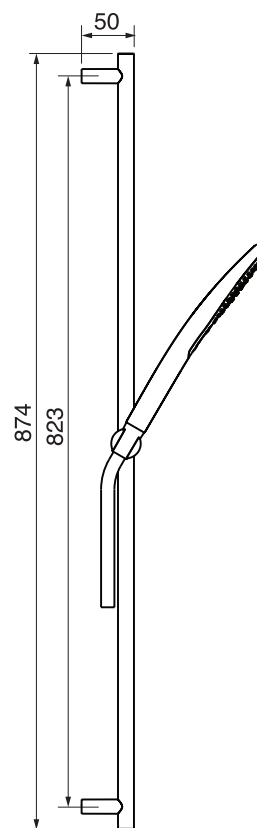

## #6018

18" shower arm with round flange

1/2" Male NPT inlet  
Sliding flange

Finish: Chrome (#99)

## Kuky #6063

Square with rounded corners rain head

15 mm in thickness  
Easy clean nozzles  
ABS chrome plated  
2.5 GPM (9.5 L/min.)

Finish: Chrome (#99)

## #75118

Shower rail kit

Includes bar, hose and hand shower  
2 position spray  
Easy clean nozzles  
2.5 GPM (9.5 L/min.)

Finish: Chrome (#99)

## #6032

Round wall supply elbow

1/2" female inlet

Finish: Chrome (#99)