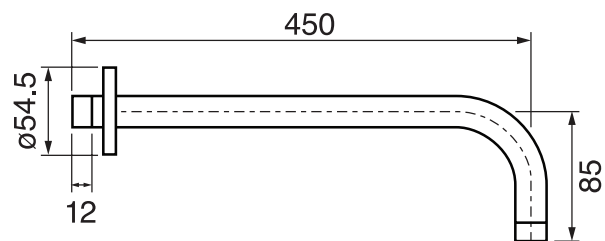

## SMART #27SD31

Round Shower Design – 3 outlets  
Système de douche design rond – 3 sorties

 .99 Chrome

## #6018

18" shower arm with round flange

1/2" Male NPT inlet  
Sliding flange

Finish: Chrome (#99)

## Kuky #6063

Square with rounded corners rain head

15 mm in thickness  
Easy clean nozzles  
ABS chrome plated  
2.5 GPM (9.5 L/min.)

Finish: Chrome (#99)

## #75118

Shower rail kit

Includes bar, hose and hand shower  
2 position spray  
Easy clean nozzles  
2.5 GPM (9.5 L/min.)

Finish: Chrome (#99)