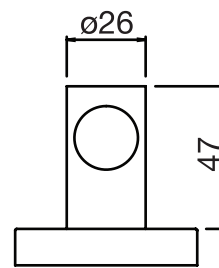

## #6032

Round wall supply elbow

1/2" female inlet

Finish: Chrome (#99)