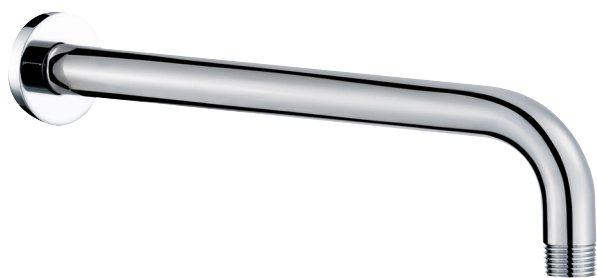

## SMART #27SD31

Round Shower Design – 3 outlets  
Système de douche design rond – 3 sorties

 .99 Chrome

## #6018

18" shower arm with round flange

1/2" Male NPT inlet  
Sliding flange

Finish: Chrome (#99)

## Kuky #6063

Square with rounded corners rain head

15 mm in thickness  
Easy clean nozzles  
ABS chrome plated  
2.5 GPM (9.5 L/min.)

Finish: Chrome (#99)

## #6032

Round wall supply elbow

1/2" female inlet

Finish: Chrome (#99)