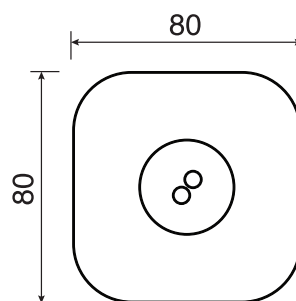

Spin #6148

Body spray

1.5 GPM (5.7 L/min.)

Finish: Chrome (#99)