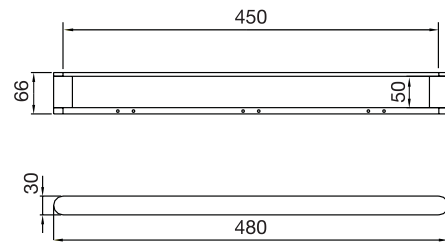

Infinity #2718

18" towel bar

Recommend that brackets are mounted into studs

Finish: Chrome (#99)