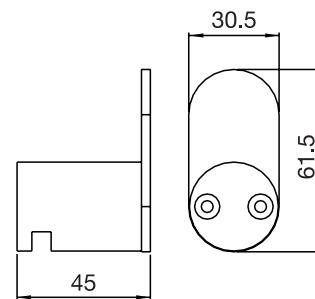

## Infinity #2701

Robe hook

Finish: Chrome (#99)