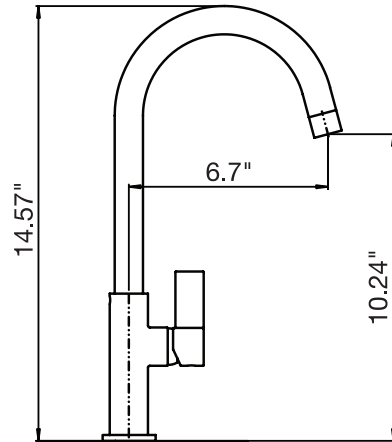

Solar #24601N

Kitchen/bar faucet

Swivel spout
1.75 GPM (6.6 L/min.)

Finishes: Chrome (#99)
PVD Brushed Nickel (#83)