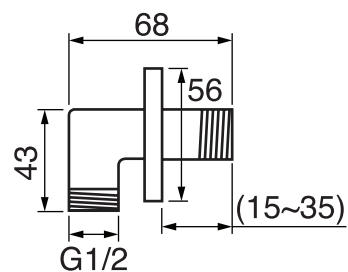

CaBano

Specs Sheet
Fiche technique

QUADRATO #21SD42

Square Shower Design – 2 outlets
Système de douche design carré – 2 sorties

 .99 Chrome

#6019

18" shower arm with square flange

1/2" Male NPT inlet
Sliding flange

Finish: Chrome (#99)

#6076

8" square thin rain head

4 mm in thickness
Easy clean nozzles
High polished stainless steel
2.5 GPM (9.5 L/min.)

Finish: Chrome (#99)

Kuba #75112

Shower rail kit

Includes bar, hose and hand shower
Easy clean nozzles
Flow restricted to 1.5 GPM (5.7 L/min.)

Finish: Chrome (#99)

360 #6038

Square wall supply elbow

1/2" male NPT inlet
Sliding flange

Finish: Chrome (#99)