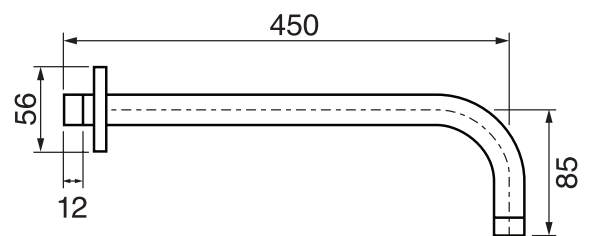

CaBano

Specs Sheet
Fiche technique

QUADRATO #21SD42

Square Shower Design – 2 outlets
Système de douche design carré – 2 sorties

 .99 Chrome

#6019

18" shower arm with square flange

1/2" Male NPT inlet
Sliding flange

Finish: Chrome (#99)

#6076

8" square thin rain head

4 mm in thickness
Easy clean nozzles
High polished stainless steel
2.5 GPM (9.5 L/min.)

Finish: Chrome (#99)

Kuba #75112

Shower rail kit

Includes bar, hose and hand shower
Easy clean nozzles
Flow restricted to 1.5 GPM (5.7 L/min.)

Finish: Chrome (#99)

360 #6038

Square wall supply elbow

1/2" male NPT inlet
Sliding flange

Finish: Chrome (#99)