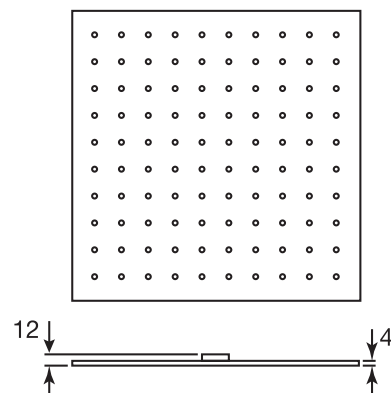

CaBano

Specs Sheet
Fiche technique

QUADRATO #21SD42

Square Shower Design – 2 outlets
Système de douche design carré – 2 sorties

 .99 Chrome

#6019

18" shower arm with square flange

1/2" Male NPT inlet
Sliding flange

Finish: Chrome (#99)

#6076

8" square thin rain head

4 mm in thickness
Easy clean nozzles
High polished stainless steel
2.5 GPM (9.5 L/min.)

Finish: Chrome (#99)

Kuba #75112

Shower rail kit

Includes bar, hose and hand shower
Easy clean nozzles
Flow restricted to 1.5 GPM (5.7 L/min.)

Finish: Chrome (#99)

360 #6038

Square wall supply elbow

1/2" male NPT inlet
Sliding flange

Finish: Chrome (#99)