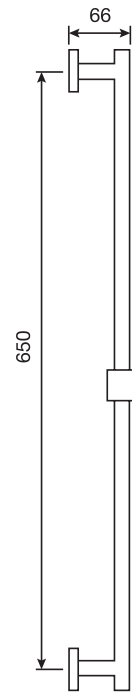

CaBano

Specs Sheet
Fiche technique

QUADRATO #21SD42

Square Shower Design – 2 outlets
Système de douche design carré – 2 sorties

 .99 Chrome

#6019

18" shower arm with square flange

1/2" Male NPT inlet
Sliding flange

Finish: Chrome (#99)

#6076

8" square thin rain head

4 mm in thickness
Easy clean nozzles
High polished stainless steel
2.5 GPM (9.5 L/min.)

Finish: Chrome (#99)

Kuba #75112

Shower rail kit

Includes bar, hose and hand shower
Easy clean nozzles
Flow restricted to 1.5 GPM (5.7 L/min.)

Finish: Chrome (#99)

360 #6038

Square wall supply elbow

1/2" male NPT inlet
Sliding flange

Finish: Chrome (#99)