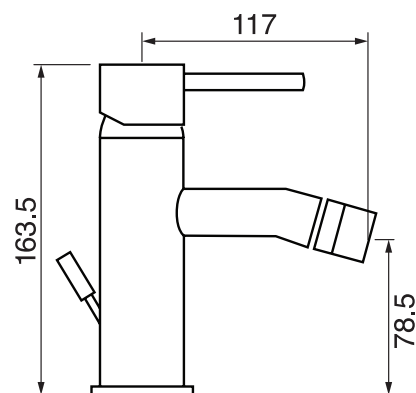

## Tech 2.0 #20281

Single hole bidet faucet

Includes mechanical pop up drain  
3/8" flexible supply hoses  
Swivel aerator

Finish: Chrome (#99)