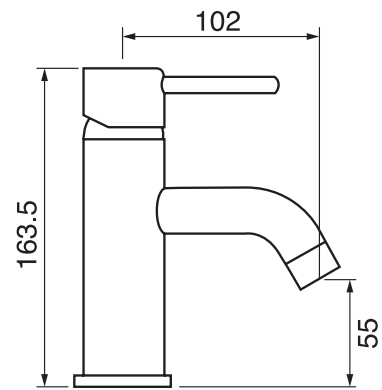

## Tech 2.0 #20101D

Single hole basin faucet

Includes push drain  
3/8" flexible supply hose  
1.5 GPM (5.7 L/min.)

Finish: Chrome (#99)