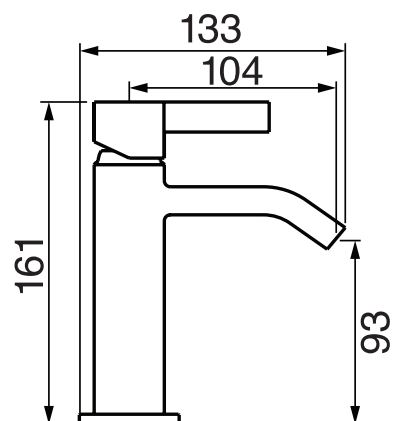

#11001D

Single hole basin faucet

Includes push drain
3/8" flexible supply hoses
2.2 GPM (8.3 L/min.)

Finish: Chrome (#99)