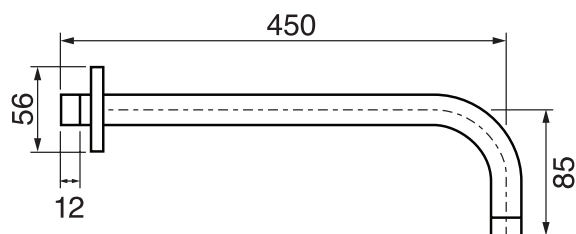

CaBano

Specs Sheet
Fiche technique

PROGRAM 1 #89SD42

Square Shower Design – 2 outlets
Système de douche design carré – 2 sorties

 .99 Chrome

#6019

18" shower arm with square flange

1/2" Male NPT inlet
Sliding flange

Finish: Chrome (#99)

#6079

10" square thin rain head

4 mm in thickness
Easy clean nozzles
High polished stainless steel
2.5 GPM (9.5 L/min.)

Finish: Chrome (#99)

#75149

Shower rail kit

Includes bar, hose and hand shower
3 position spray
Easy clean nozzles
2.5 GPM (9.5 L/min.)

Finish: Chrome (#99)

360 #6038

Square wall supply elbow

1/2" male NPT inlet
Sliding flange

Finish: Chrome (#99)