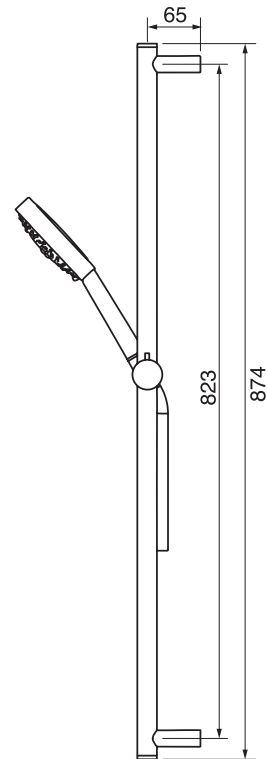

CaBano

Specs Sheet
Fiche technique

PROGRAM 1 #89SD42

Square Shower Design – 2 outlets
Système de douche design carré – 2 sorties

 .99 Chrome

#6019

18" shower arm with square flange

1/2" Male NPT inlet
Sliding flange

Finish: Chrome (#99)

#6079

10" square thin rain head

4 mm in thickness
Easy clean nozzles
High polished stainless steel
2.5 GPM (9.5 L/min.)

Finish: Chrome (#99)

#75149

Shower rail kit

Includes bar, hose and hand shower
3 position spray
Easy clean nozzles
2.5 GPM (9.5 L/min.)

Finish: Chrome (#99)

360 #6038

Square wall supply elbow

1/2" male NPT inlet
Sliding flange

Finish: Chrome (#99)