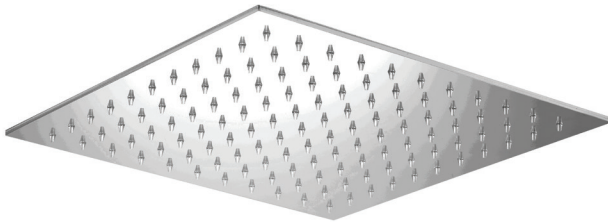

CaBano

Specs Sheet
Fiche technique

PROGRAM 1 #89SD42

Square Shower Design – 2 outlets
Système de douche design carré – 2 sorties

 .99 Chrome

#6019

18" shower arm with square flange

1/2" Male NPT inlet
Sliding flange

Finish: Chrome (#99)

#6079

10" square thin rain head

4 mm in thickness
Easy clean nozzles
High polished stainless steel
2.5 GPM (9.5 L/min.)

Finish: Chrome (#99)

#75149

Shower rail kit

Includes bar, hose and hand shower
3 position spray
Easy clean nozzles
2.5 GPM (9.5 L/min.)

Finish: Chrome (#99)

360 #6038

Square wall supply elbow

1/2" male NPT inlet
Sliding flange

Finish: Chrome (#99)