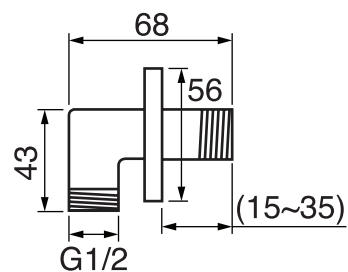

CaBano

Specs Sheet
Fiche technique

PROGRAM 1 #89SD42

Square Shower Design – 2 outlets
Système de douche design carré – 2 sorties

 .99 Chrome

#6019

18" shower arm with square flange

1/2" Male NPT inlet
Sliding flange

Finish: Chrome (#99)

#6079

10" square thin rain head

4 mm in thickness
Easy clean nozzles
High polished stainless steel
2.5 GPM (9.5 L/min.)

Finish: Chrome (#99)

#75149

Shower rail kit

Includes bar, hose and hand shower
3 position spray
Easy clean nozzles
2.5 GPM (9.5 L/min.)

Finish: Chrome (#99)

360 #6038

Square wall supply elbow

1/2" male NPT inlet
Sliding flange

Finish: Chrome (#99)