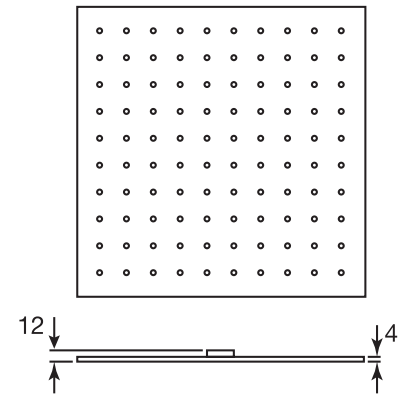

CaBano

Specs Sheet
Fiche technique

PROGRAM 1 #89SD42

Square Shower Design – 2 outlets
Système de douche design carré – 2 sorties

 .99 Chrome

#6019

18" shower arm with square flange

1/2" Male NPT inlet
Sliding flange

Finish: Chrome (#99)

#6079

10" square thin rain head

4 mm in thickness
Easy clean nozzles
High polished stainless steel
2.5 GPM (9.5 L/min.)

Finish: Chrome (#99)

#75149

Shower rail kit

Includes bar, hose and hand shower
3 position spray
Easy clean nozzles
2.5 GPM (9.5 L/min.)

Finish: Chrome (#99)

360 #6038

Square wall supply elbow

1/2" male NPT inlet
Sliding flange

Finish: Chrome (#99)