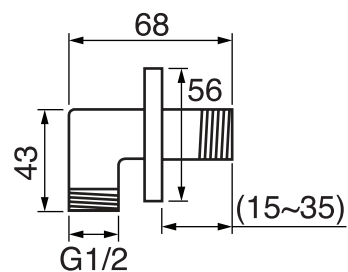

## 360 #6037

Round wall supply elbow

1/2" male NPT inlet  
Sliding flange

Finish: Chrome (#99)