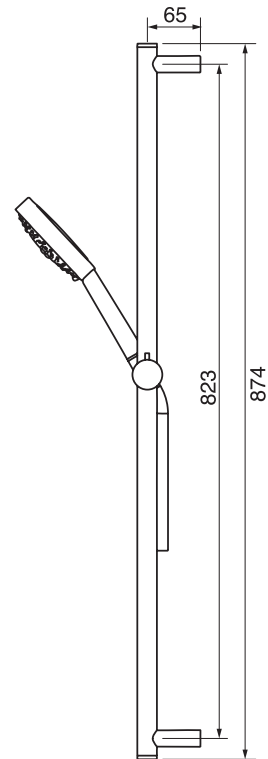

## PROGRAM 1 #89SD30C

Round Shower Design – 2 outlets  
Système de douche design rond – 2 sorties

.99 Chrome

.375 Montreal Black

.515 Brushed Gold / Or brossé

## #6018

18" shower arm with round flange

1/2" Male NPT inlet  
Sliding flange

Finish: Chrome (#99)

## #6024

10" round thin rain head

4 mm in thickness  
Easy clean nozzles  
High polished stainless steel  
2.5 GPM (9.5 L/min.)

Finish: Chrome (#99)

## #75149

Shower rail kit

Includes bar, hose and hand shower  
3 position spray  
Easy clean nozzles  
2.5 GPM (9.5 L/min.)

Finish: Chrome (#99)