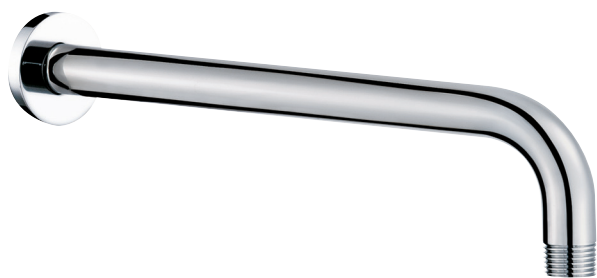

## PROGRAM 1 #89SD30C

Round Shower Design – 2 outlets  
Système de douche design rond – 2 sorties

.99 Chrome

.375 Montreal Black

.515 Brushed Gold / Or brossé

## #6018

18" shower arm with round flange

1/2" Male NPT inlet  
Sliding flange

Finish: Chrome (#99)

## #6024

10" round thin rain head

4 mm in thickness  
Easy clean nozzles  
High polished stainless steel  
2.5 GPM (9.5 L/min.)

Finish: Chrome (#99)

## 360 #6037

Round wall supply elbow

1/2" male NPT inlet  
Sliding flange

Finish: Chrome (#99)