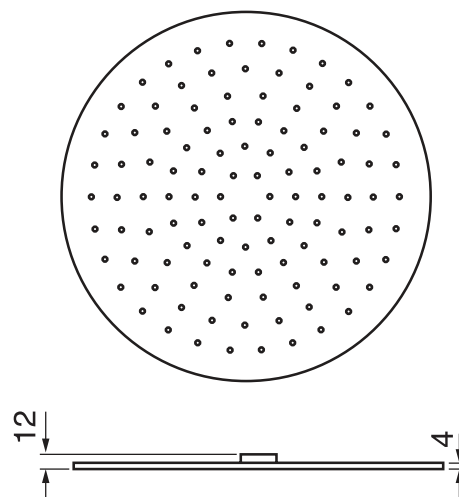

## PROGRAM 1 #89SD30C

Round Shower Design – 2 outlets  
Système de douche design rond – 2 sorties

.99 Chrome

.375 Montreal Black

.515 Brushed Gold / Or brossé

## #6018

18" shower arm with round flange

1/2" Male NPT inlet  
Sliding flange

Finish: Chrome (#99)

## #6024

10" round thin rain head

4 mm in thickness  
Easy clean nozzles  
High polished stainless steel  
2.5 GPM (9.5 L/min.)

Finish: Chrome (#99)