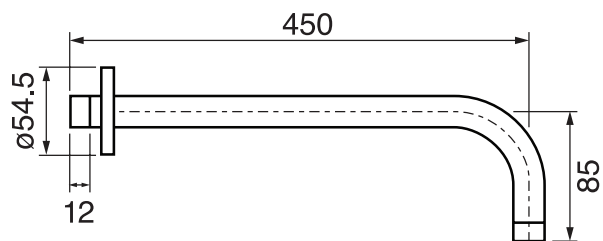

## PROGRAM 1 #89SD30C

Round Shower Design – 2 outlets  
Système de douche design rond – 2 sorties

.99 Chrome

.375 Montreal Black

.515 Brushed Gold / Or brossé

## #6018

18" shower arm with round flange

1/2" Male NPT inlet  
Sliding flange

Finish: Chrome (#99)

## #6024

10" round thin rain head

4 mm in thickness  
Easy clean nozzles  
High polished stainless steel  
2.5 GPM (9.5 L/min.)

Finish: Chrome (#99)