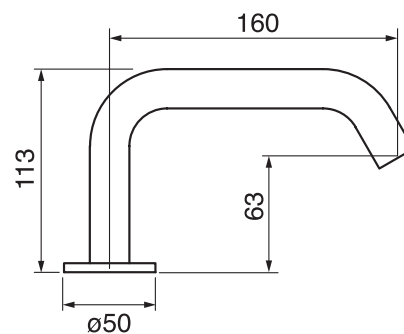

Program 1 #85107D

Widespread basin faucet

Includes push drain
1.5 GPM (5.7 L/min.)

Finishes: Chrome (#99)
Montreal Black (#375)
Brushed Gold (#515)