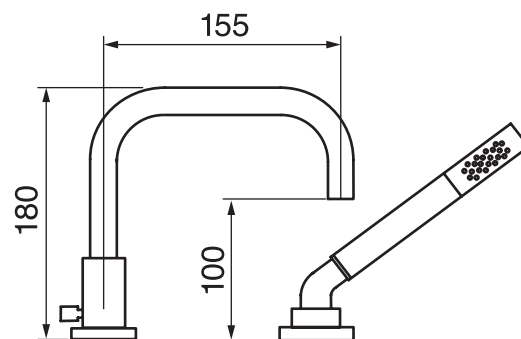

Program 1 #84307

4 piece deck mount tub filler with hand shower

8 GPM (30.3 L/min.)

Finish: Chrome (#99)