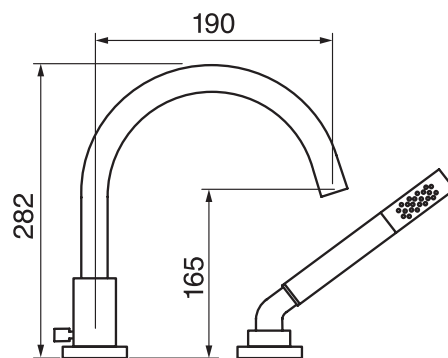

Program 1 #84303

3 piece deck mount tub filler with hand shower

5 GPM (18.9 L/min.)

Finish: Chrome (#99)