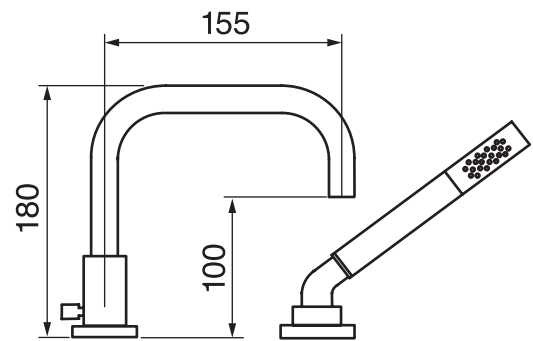

## Program 1 #83307

4 piece deck mount tub filler with hand shower

8 GPM (30.3 L/min.)

Finish: Chrome (#99)