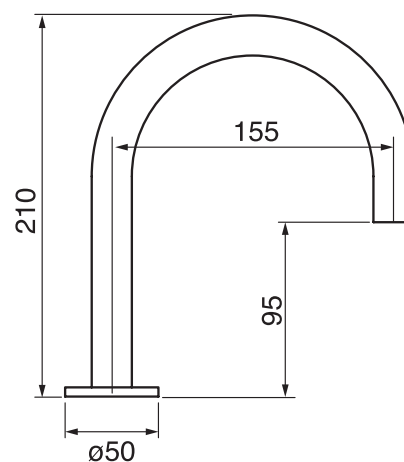

## Program 1 #83108D

Widespread basin faucet

Includes push drain  
1.5 GPM (5.7 L/min.)

Finishes: Chrome (#99)  
Montreal Black (#375)  
Brushed Gold (#515)